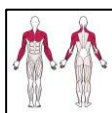

<b>Product line:</b>	Outdoor gym
<b>Series:</b>	DISABLED
<b>Height Adults:</b>	>140 cm
<b>Allowable user weight:</b>	150 kg
<b>Length equipments:</b>	1400 mm
<b>Width equipments:</b>	900 mm
<b>Height equipments:</b>	2550 mm
<b>Weight equipments:</b>	kg
<b>Safety Zone:</b>	440 x 390 cm
<b>Compatible with norm:</b>	EN 16630:2015

E49

Basket Disabled

**TRAINER**  
OUTDOOR GYM