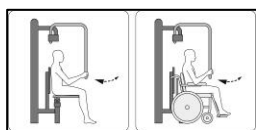

Thanks to the folding mechanism of the seat, the device is also suitable for people in a wheelchair. Exercises affect the development of upper body parts, strengthen the muscular strength of the shoulder girdle and shoulders, and activate the abdominal muscles of the chest.

Product line:	Outdoor gym
Series:	FIT
Height Adults:	>140 cm
Allowable user weight:	150 kg
Length equipments:	780 mm
Width equipments:	581 mm
Height equipments:	2020 mm
Weight equipments:	47 kg + pylon 50 kg
Safety Zone:	378 x 405 cm
Compatible with norm	EN 16630:2015