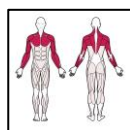

Thanks to the folding mechanism of the seat, the device is also suitable for people in a wheelchair. Exercises affect the development of upper body parts, strengthen the muscular strength of the shoulder girdle and shoulders, and activate the abdominal muscles of the chest.

Product line:	Outdoor gym
Series:	FIT
Height Adults:	>140 cm
Allowable user weight:	150 kg
Length equipments:	780 mm
Width equipments:	581 mm
Height equipments:	2020 mm
Weight equipments:	47 kg + pylon 50 kg
Safety Zone:	378 x 405 cm
Compatible with norm	EN 16630:2015