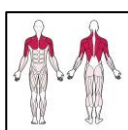

D02R+SI+P01

Integration pull chair

TRAINER
OUTDOOR GYM

Strengthens and develops the muscles of the upper chest and back muscles, improving cardio-respiratory endurance. It can be joined together with the same or different device on middle board.

Product line:	Outdoor gym
Series:	FIT
Height Adults:	>140 cm
Allowable user weight:	150 kg
Length equipments:	940 mm
Width equipments:	740 mm
Height equipments:	2020 mm
Weight equipments:	50 kg + pylon 50 kg
Safety Zone:	394 x 374 cm
Compatible with norm:	EN 16630:2015