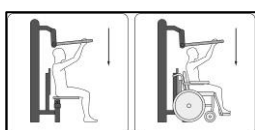

D02R+SI+P01

Integration pull chair

TRAINER
OUTDOOR GYM

Strengthens and develops the muscles of the upper chest and back muscles, improving cardio-respiratory endurance. It can be joined together with the same or different device on middle board.

Product line:	Outdoor gym
Series:	FIT
Height Adults:	>140 cm
Allowable user weight:	150 kg
Length equipments:	940 mm
Width equipments:	740 mm
Height equipments:	2020 mm
Weight equipments:	50 kg + pylon 50 kg
Safety Zone:	394 x 374 cm
Compatible with norm:	EN 16630:2015