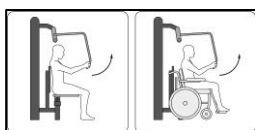

Thanks to the folding mechanism of the seat, the device is also suitable for people in a wheelchair. Strengthens and develops the muscles of the upper chest and back muscles, improving cardio-respiratory endurance. It can be joined together with the same or different device on middle board.

Product line:	Outdoor gym
Series:	START
Height Adults:	>140 cm
Allowable user weight:	150 kg
Length equipments:	1335 mm
Width equipments:	740 mm
Height equipments:	2020 mm
Weight equipments:	85 kg
Safety Zone:	434 x 374 cm
Compatible with norm:	EN 16630:2015