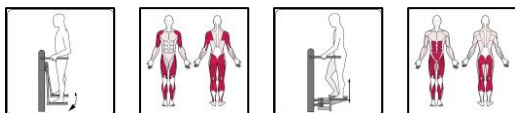

**ADDUCTOR:** Strengthens the muscles of the waist and improves flexibility and the coordination of the whole body.

**STEPPER:** Strengthens the engages the muscles of the legs. Enhances elasticity and coordination of the entire body.

<b>Product line:</b>	Outdoor gym
<b>Series:</b>	<b>START</b>
<b>Height Adults:</b>	<140 cm
<b>Allowable user weight:</b>	150 kg
<b>Length equipments:</b>	1115 mm
<b>Width equipments:</b>	500 mm
<b>Height equipments:</b>	1637 mm
<b>Weight equipments:</b>	60 kg
<b>Safety Zone:</b>	4120 x 3750 mm
<b>Compatible with norm:</b>	EN 16630:2015