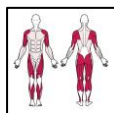

## Single Adductor & Abductor

**TRAINER**  
OUTDOOR GYM

Strengthens the muscles of the waist and improves flexibility and the coordination of the whole body. Exercises on outdoor fitness equipment affect the physical and mental health, and improve overall physical coordination.

<b>Product line:</b>	Outdoor gym
<b>Series:</b>	<b>START</b>
<b>Height Adults:</b>	>140 cm
<b>Allowable user weight:</b>	150 kg
<b>Length equipments:</b>	683 mm
<b>Width equipments:</b>	740 mm
<b>Height equipments:</b>	1500 mm
<b>Weight equipments:</b>	55 kg
<b>Safety Zone:</b>	3690 x 3740 cm
<b>Compatible with norm:</b>	EN 16630:2015