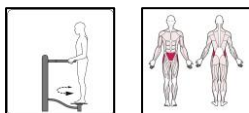

R08A
Single Twister

Exercises waist and helps to relax waist and back muscles, improves mobility and flexibility of the cross section of the spine. Exercises on outdoor fitness equipment affect the physical and mental health, and improve overall physical coordination.

Product line:	Outdoor gym
Series:	START
Height Adults:	<140 cm
Allowable user weight:	150 kg
Length equipments:	785 mm
Width equipments:	740 mm
Height equipments:	1400 mm
Weight equipments:	45 kg
Safety Zone:	3790 x 3740 mm
Compatible with norm:	EN 16630:2015