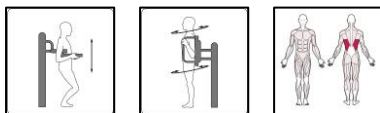

Vertical massager + pole + horizontal massager, outdoor gym: the device relaxes tense back muscles, improves the muscular condition of the back.

Product:	Outdoor gym
Series:	START
User height:	<140 cm
Permissible user weight:	150 kg
Length:	1350 mm
Width:	800 mm
Height:	1600 mm
Weight:	60 kg
Safety Zone	435 x 380 cm
Compatible with norm:	EN 16630:2015