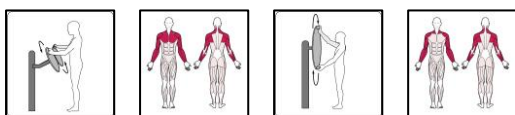

E40

Tai Chi Wheel & Arm Wheel Disabled

TRAINER
OUTDOOR GYM

Product line:	Outdoor gym
Series:	DISABLED
Height Adults:	>140 cm
Allowable user weight:	150 kg
Length equipments:	885 mm
Width equipments:	1000 mm
Height equipments:	1700 mm
Weight equipments:	50 kg
Safety Zone:	400 x 400 cm
Compatible with norm:	EN 16630:2015